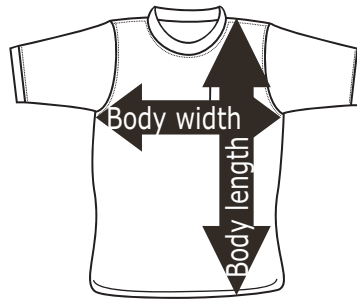

Colors

Finished Measurements Adult Sizes

Inches	S	M	L	XL
Body width	22.25	24.25	26.25	28.25
Body length	25.5	26.5	27.5	28.5

Body Width -

Measure side to side just under armhole

Body Length -

Measure from top of shoulder to bottom of garment