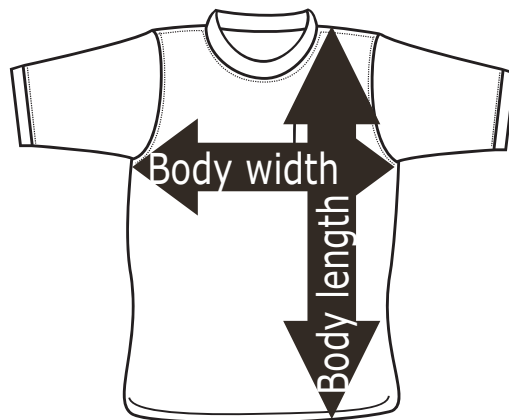

Ladies' Performance V-Neck Tee

Colors

Royal Heather

Finished Measurements

Ladies' Sizes

Inches	XS	S	M	L	XL	2X
Body width	35.5	37.5	39.5	42.5	46	50
Body length	25	25.75	26.5	27.25	28	28.75

Body Width -

Measure around chest just under armhole

Body Length -

Measure from top of shoulder to bottom of garment