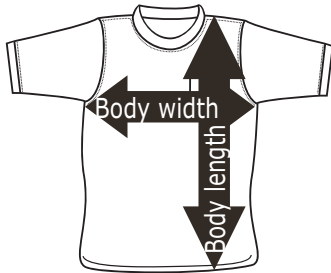

# Ladies Soft Shell Jacket

## Finished Measurements

### Ladies Sizes

Inches	S	M	L	XL	2X
Body width	39	42	45	48	51
Body length	24.25	24.75	25.25	25.25	26.25

**Body Width -**

Measure around entire chest just under armhole

**Body Length -**

Measure from top of shoulder to bottom of garment